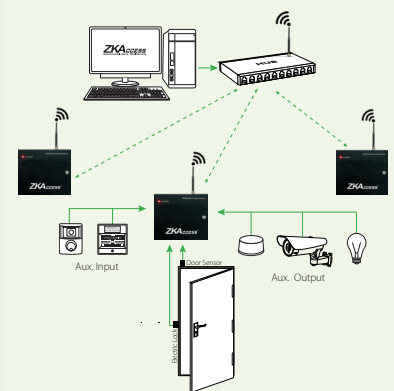

Typical installation

ZKTeco USA

6 Kingsbridge Road, Unit 8, Fairfield, NJ 07004
Phone: (862) 505-2101 • Fax: (862) 204-5906 • sales@zkaccess.com • www.zkaccess.com